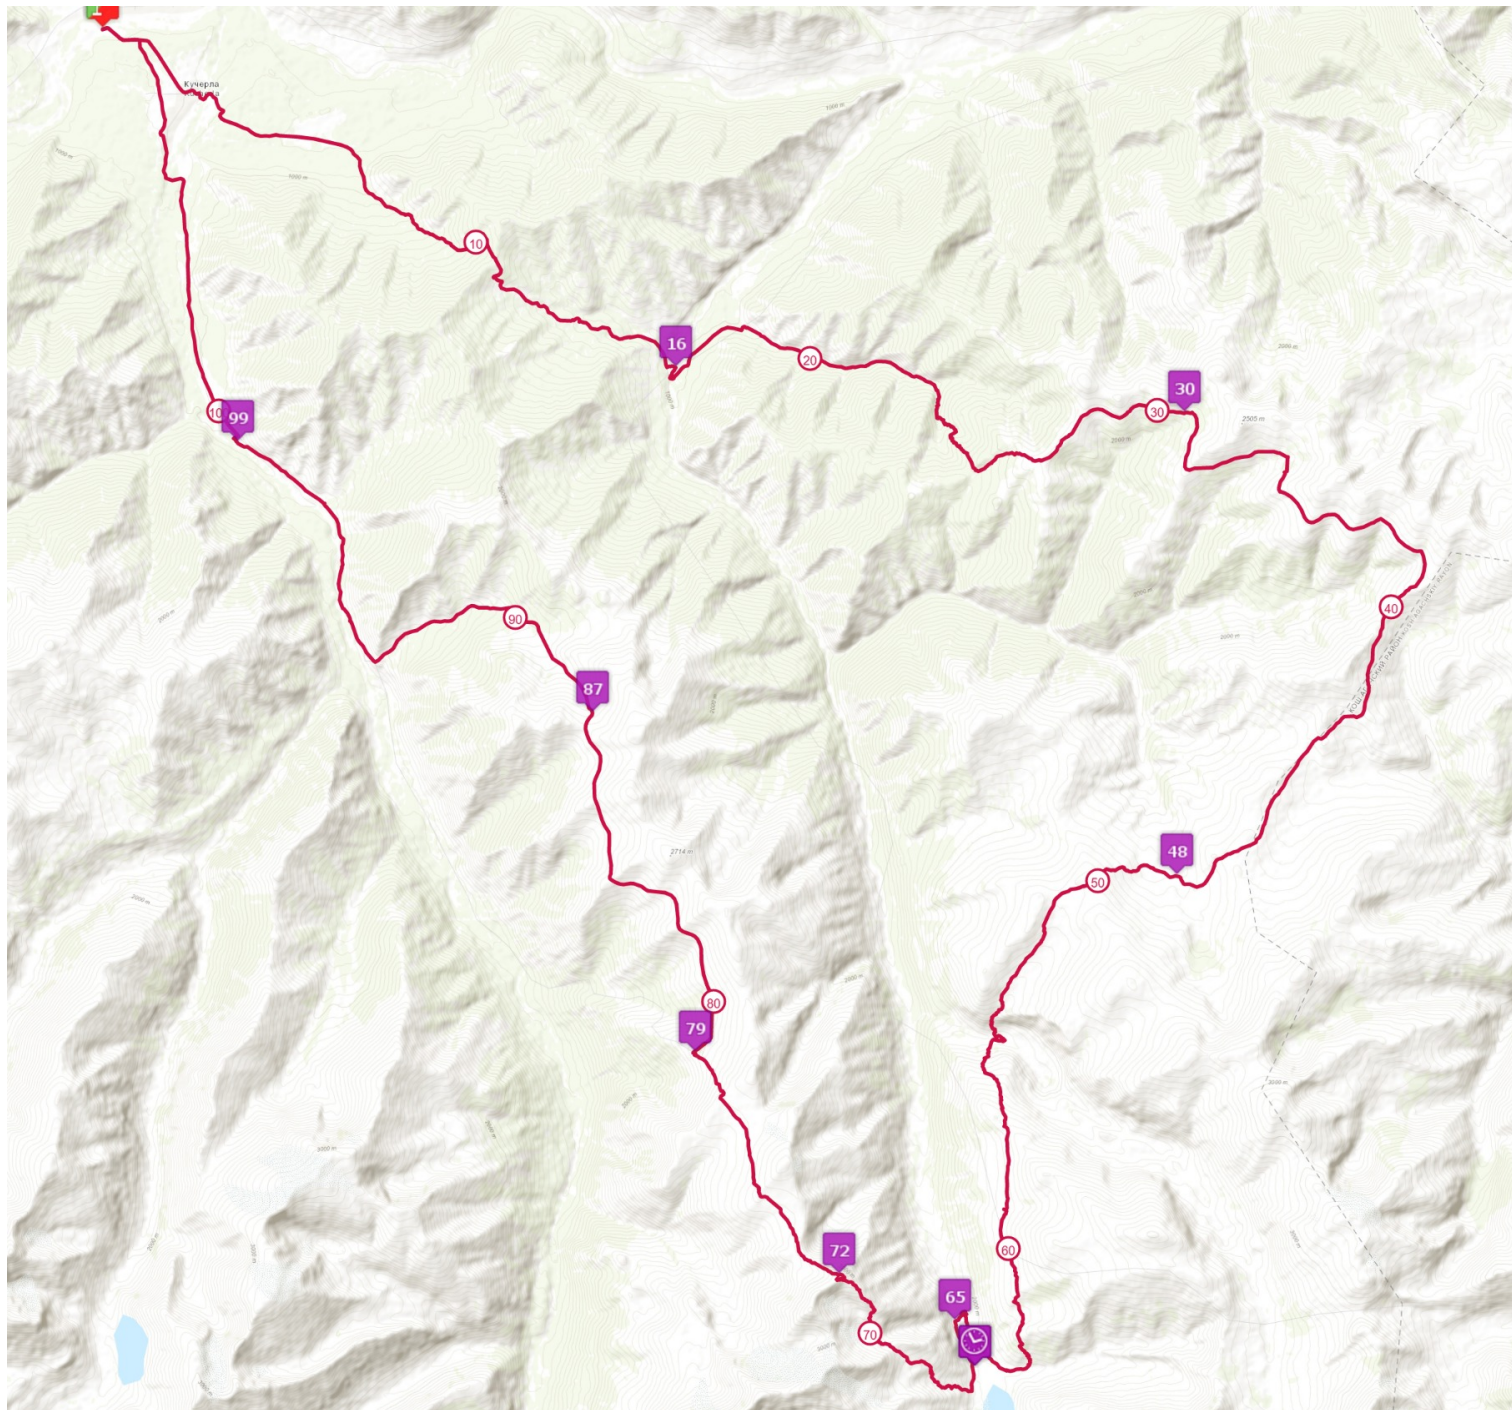

Get this track on your mobile with the app TrailConnect. To read more : <http://trailconnect.run>

<https://tracedetail.com>

 > 10%  > 20%  > 30%