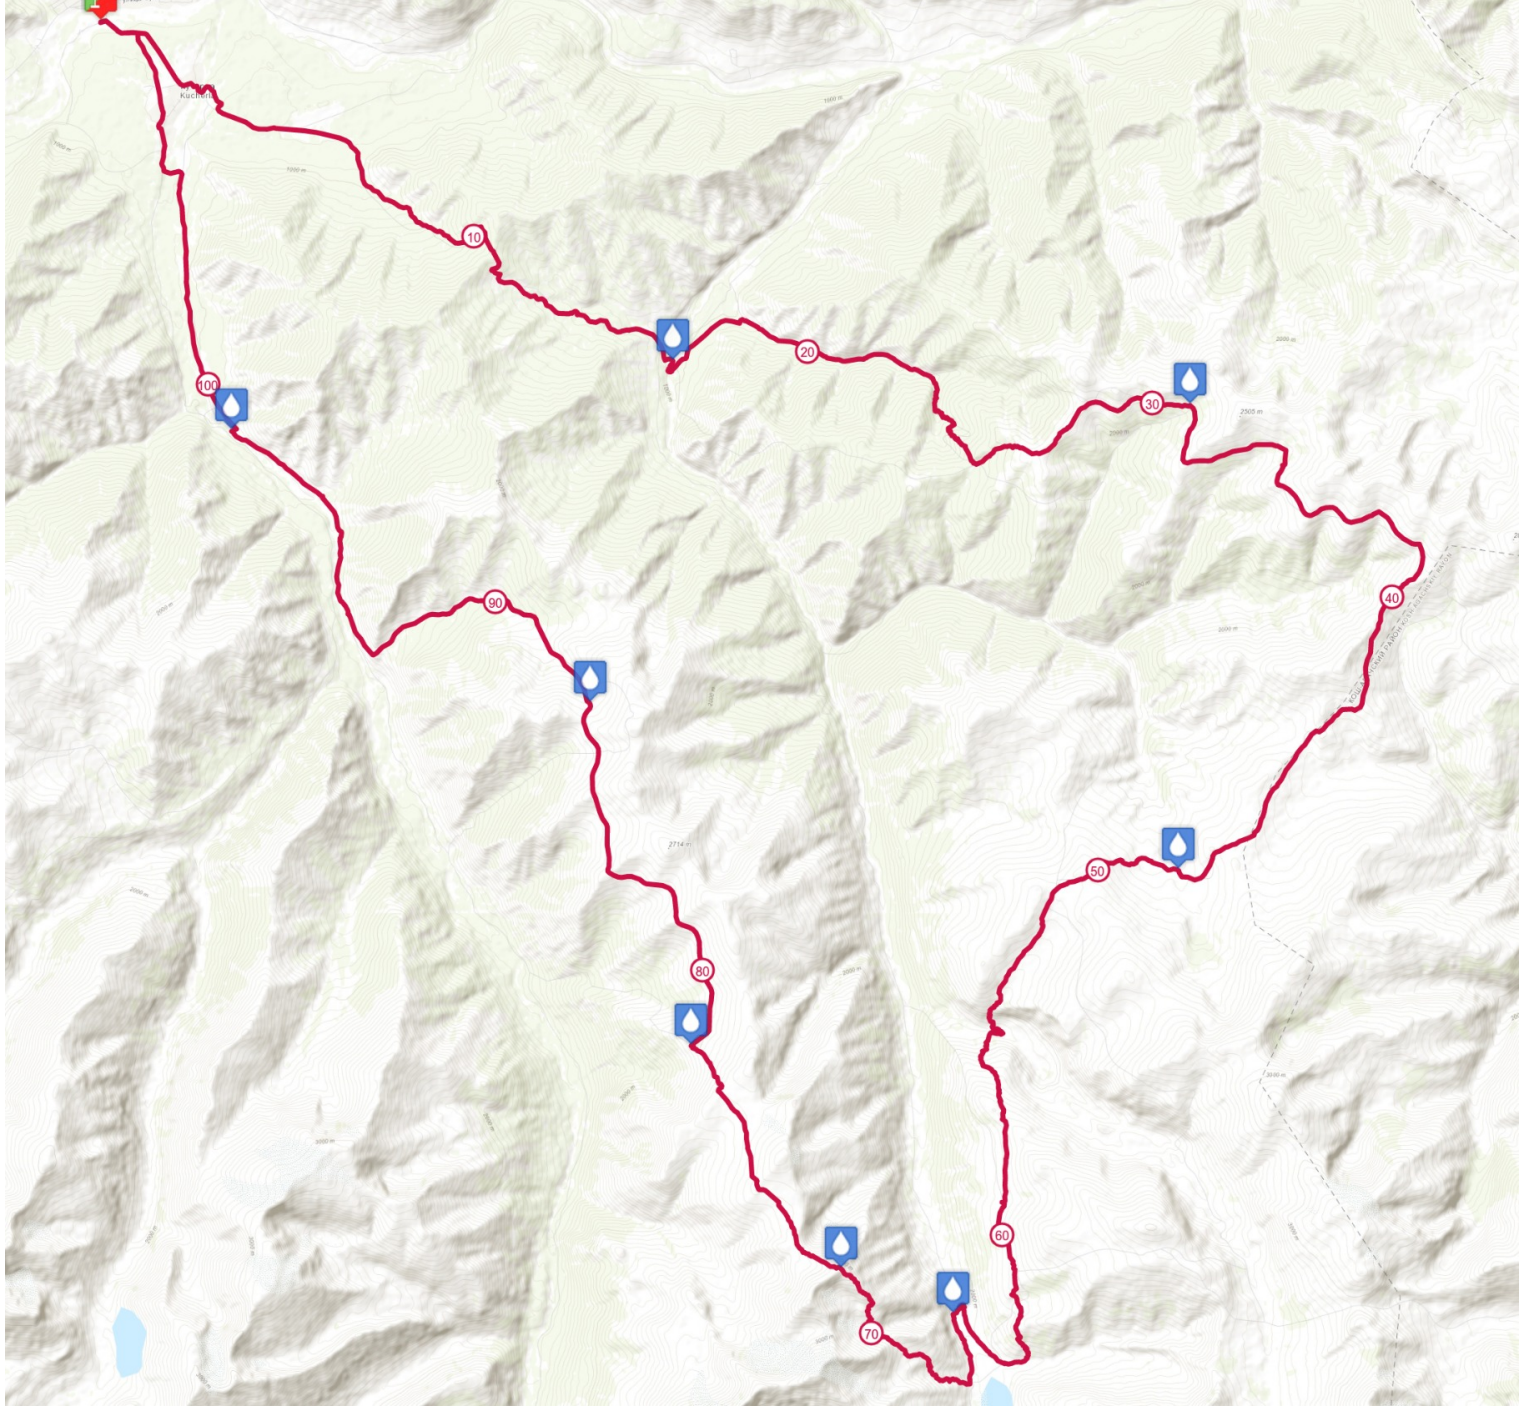

Get this track on your mobile with the app TrailConnect. To read more : <http://trailconnect.run>

<https://tracedetail.com>

 > 10%  > 20%  > 30%